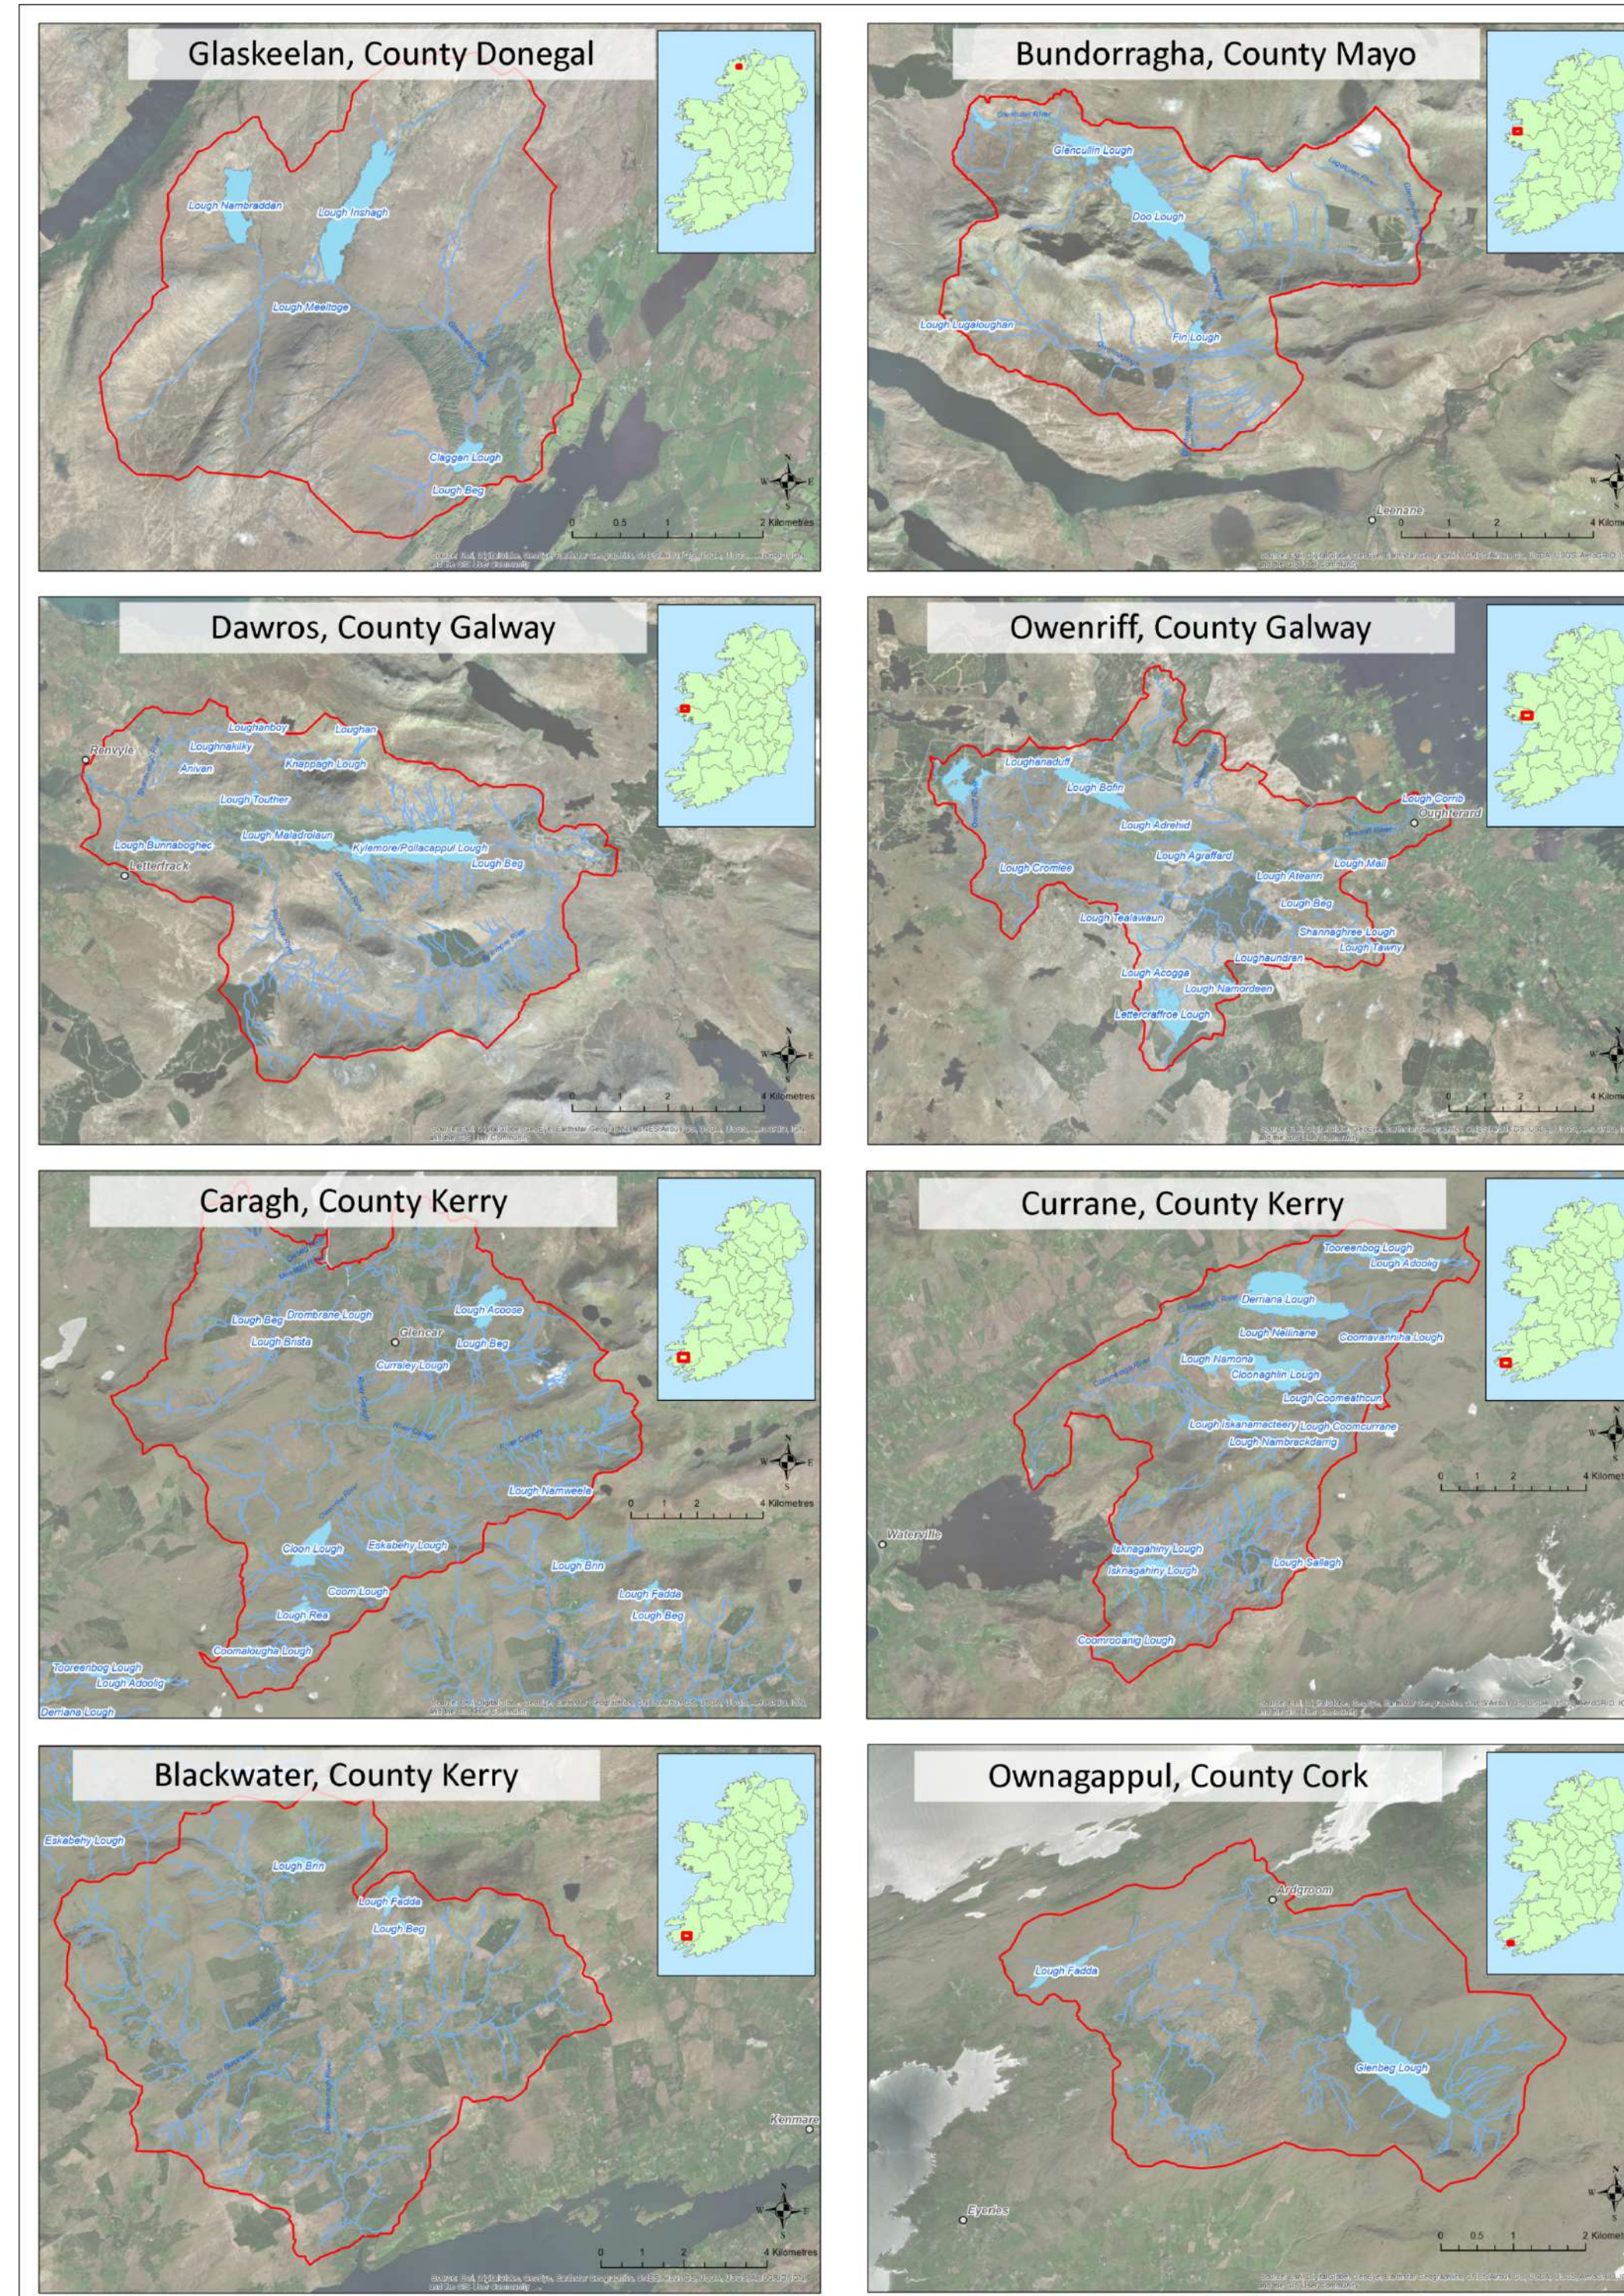

The Pearl Mussel Project is a locally led, innovative, results-based scheme. It provides farmers in eight catchments the opportunity to be rewarded for delivering environmental benefits. This is an additional payment opportunity, where the better the environmental achievement, the higher the payment for the farmer.

## Top 8 Freshwater Pearl Mussel Catchments

## Farming and Freshwater Pearl Mussel

### Main pressures

- High nutrient input to river systems
- High sediment input to river systems
- Land drainage resulting in altered river flow
- Livestock access can cause trampling and nutrient inputs