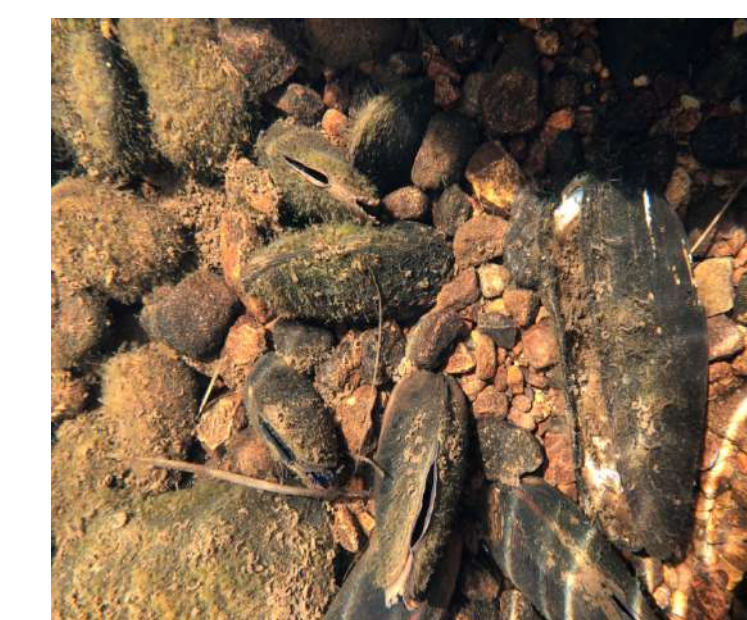

Further information please contact:

Pearl Mussel Project | Bell Height | Kenmare | County Kerry | IRELAND
L: 064 6640685 | M: 086 8510292

E: info@pmproject.ie | W: pearlmusselproject.ie | [facebook.com/pearlmusselproject](https://www.facebook.com/pearlmusselproject)